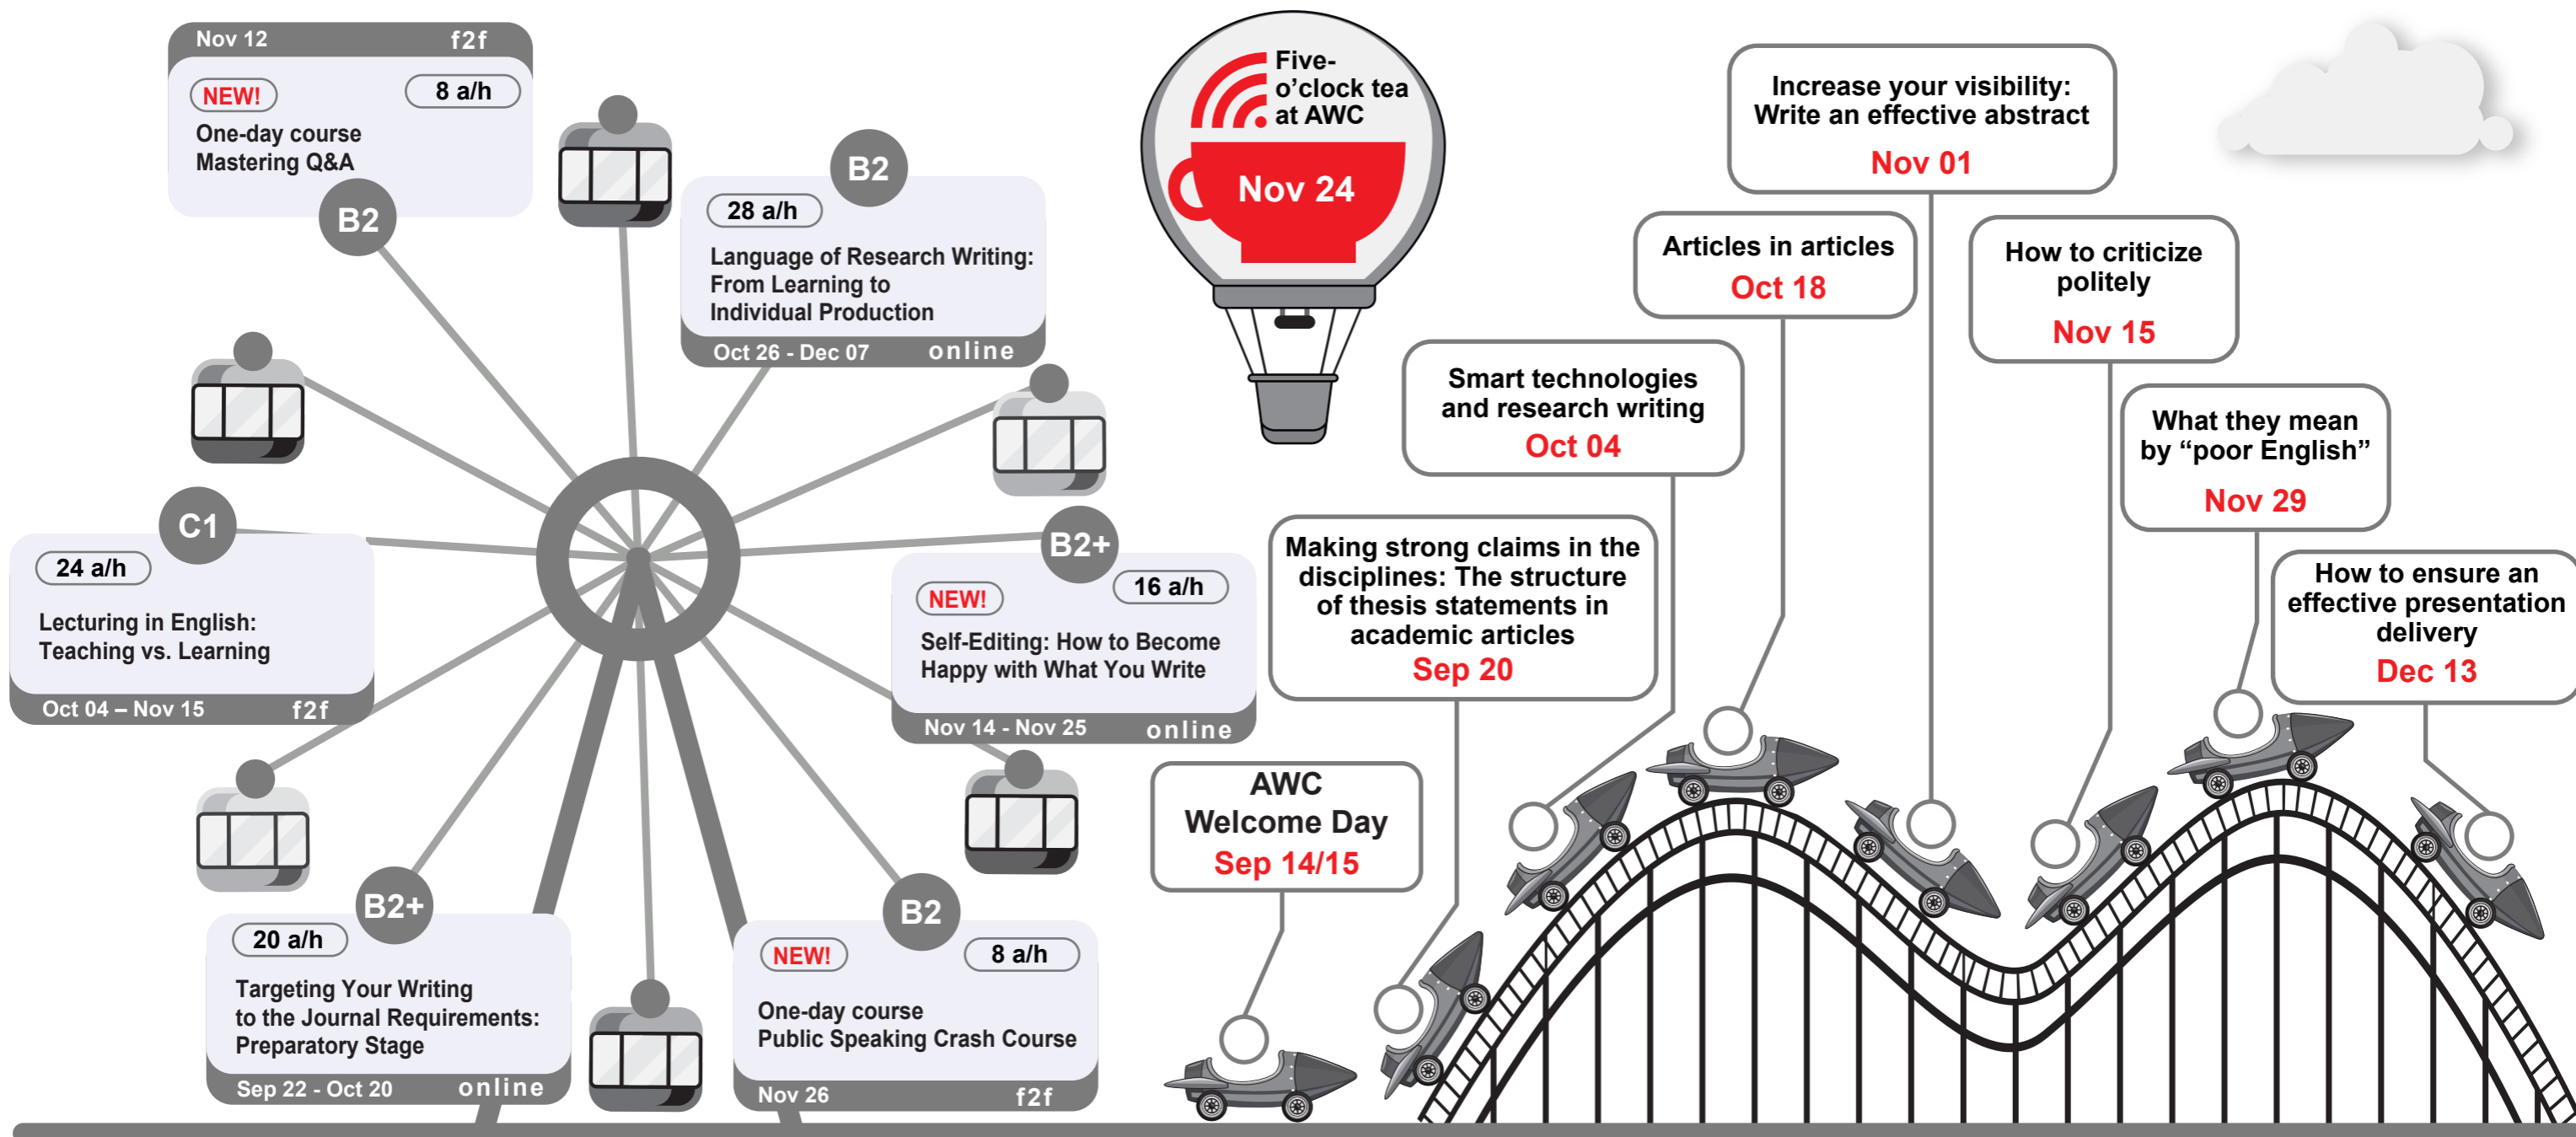

HSE ACADEMIC WRITING CENTER

RIGHT TIME TO WRITE

<https://academics.hse.ru/awc/>
youtube: @HSE Academic Writing Center
medium: @awc-hse

Individual consultations

5 days a week
128 sessions a month
4 consultants: